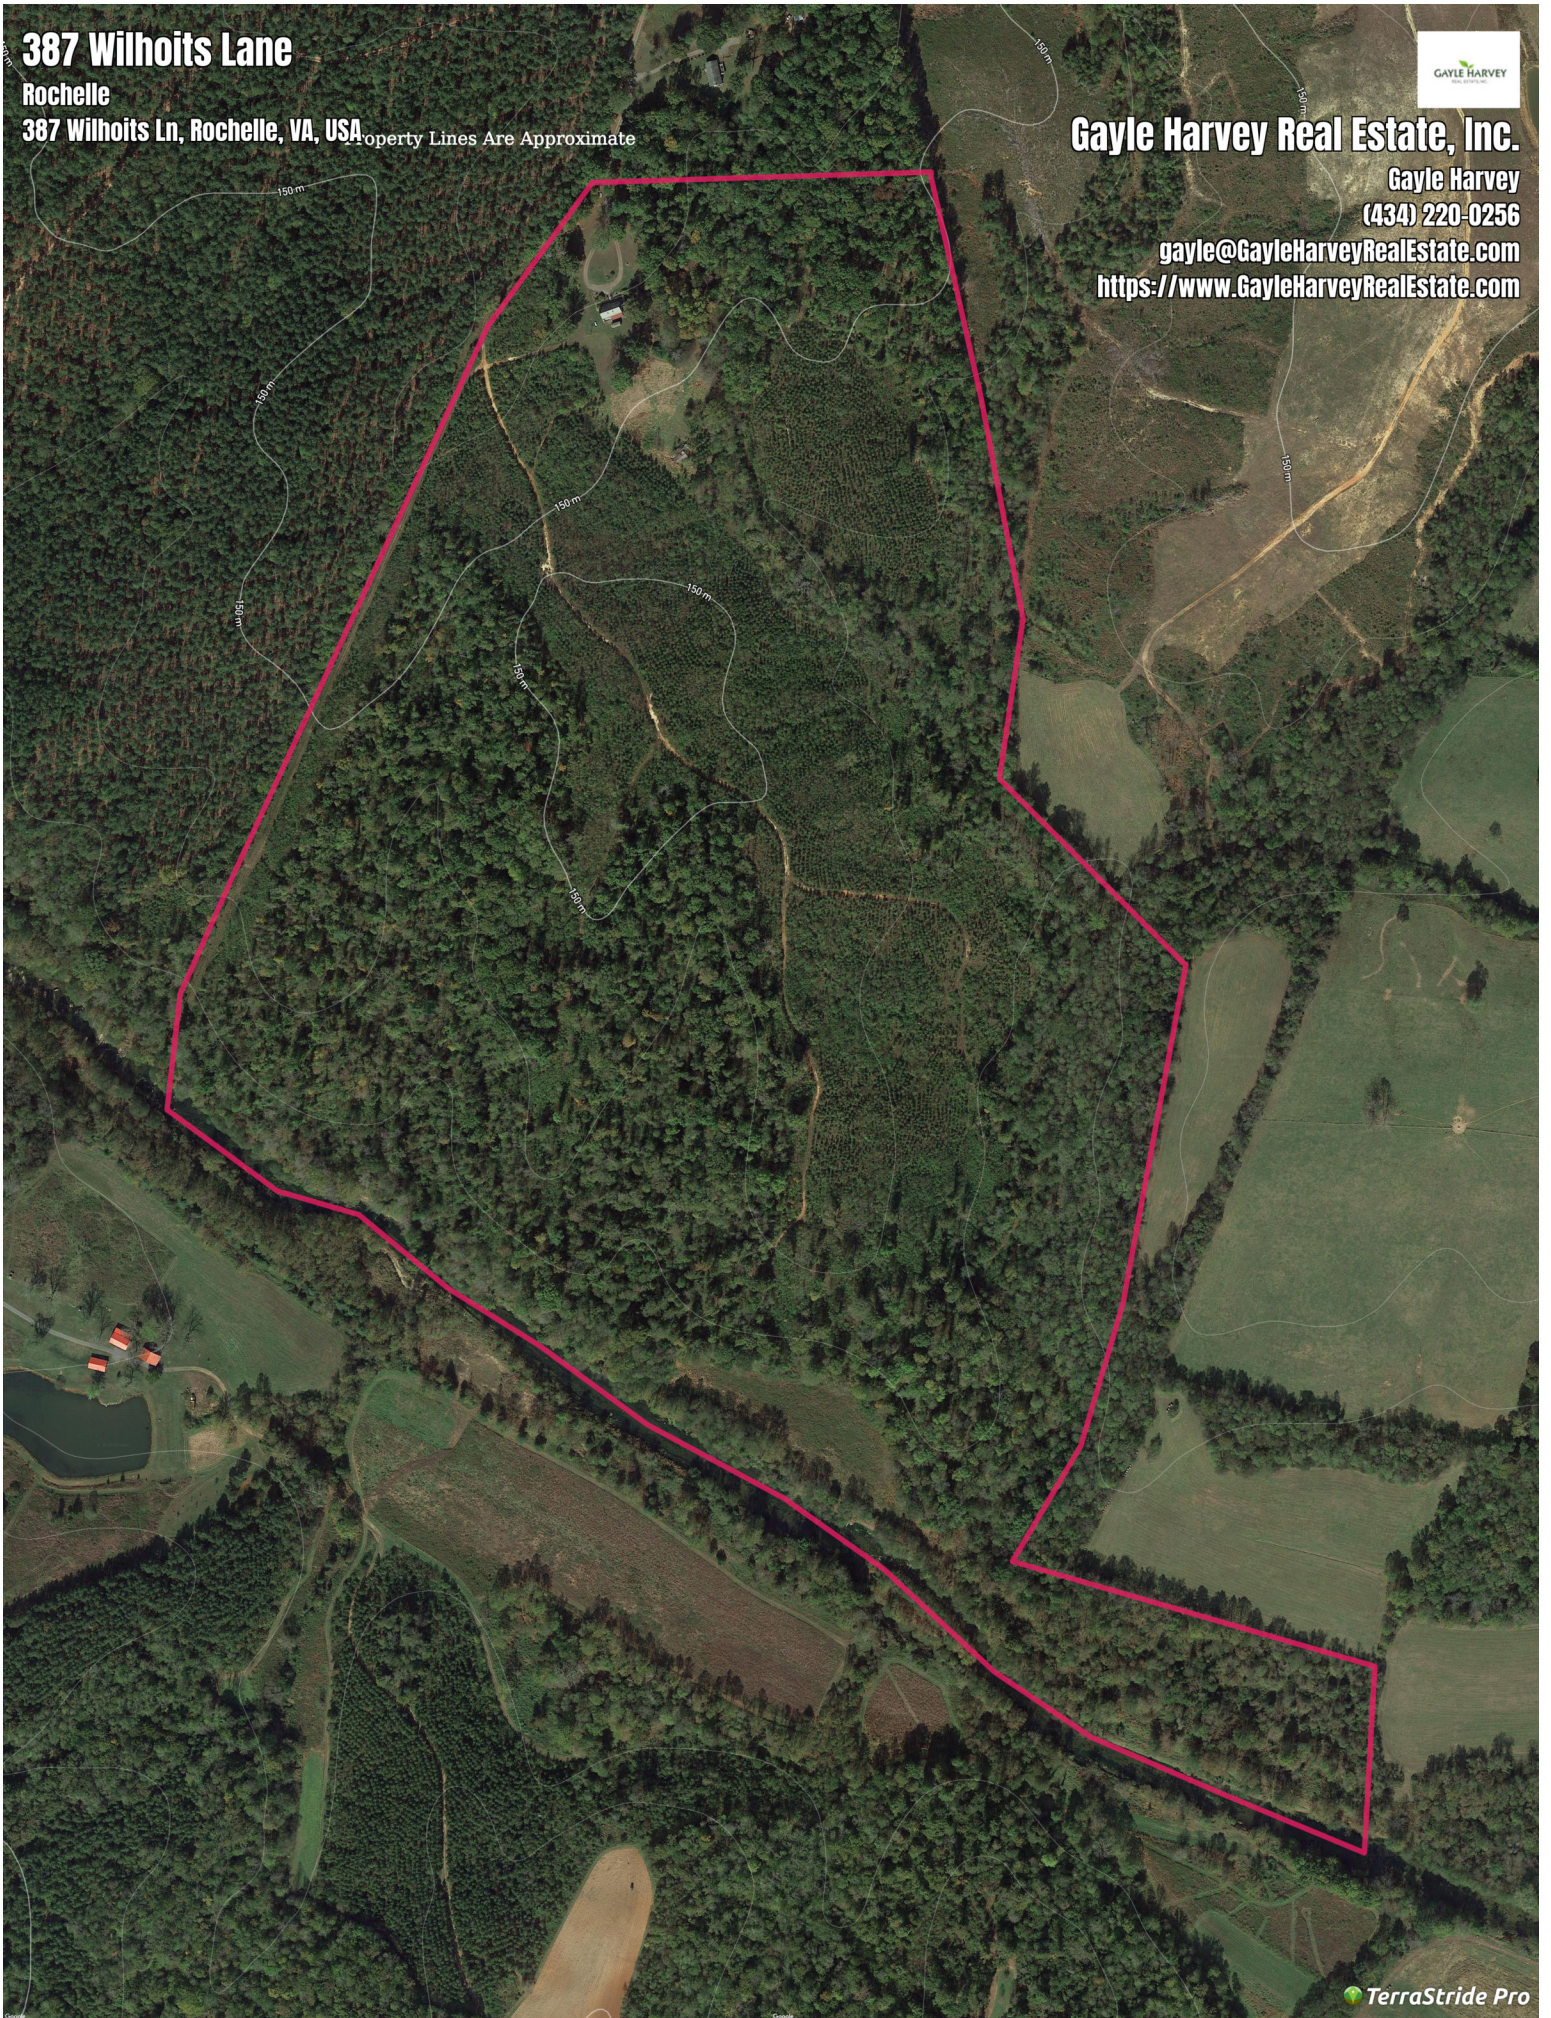

387 Wilhoits Lane

Legend

A Text Label

 Boundary

DISCLAIMER: The information contained herein is as obtained by this broker from sellers, owners, or other sources. This information is considered reliable, neither this broker nor owners make any guarantee, warranty or representation as to correctness of any data or descriptions and the accuracy of such statements. The correctness and / or accuracy of any and all statements should be determined through independent investigation made by the prospective purchaser. Any offer for sale is subject to prior sale, errors and omissions, change of price, terms or other conditions or withdrawal from sale in whole or in part, by seller without notice and at the sole discretion of seller. Readers are urged to form their own independent conclusions and evaluations in consultation with legal counsel, accountants, and/or investment advisors concerning and all material contained herein.

Generated on: April 27, 2020