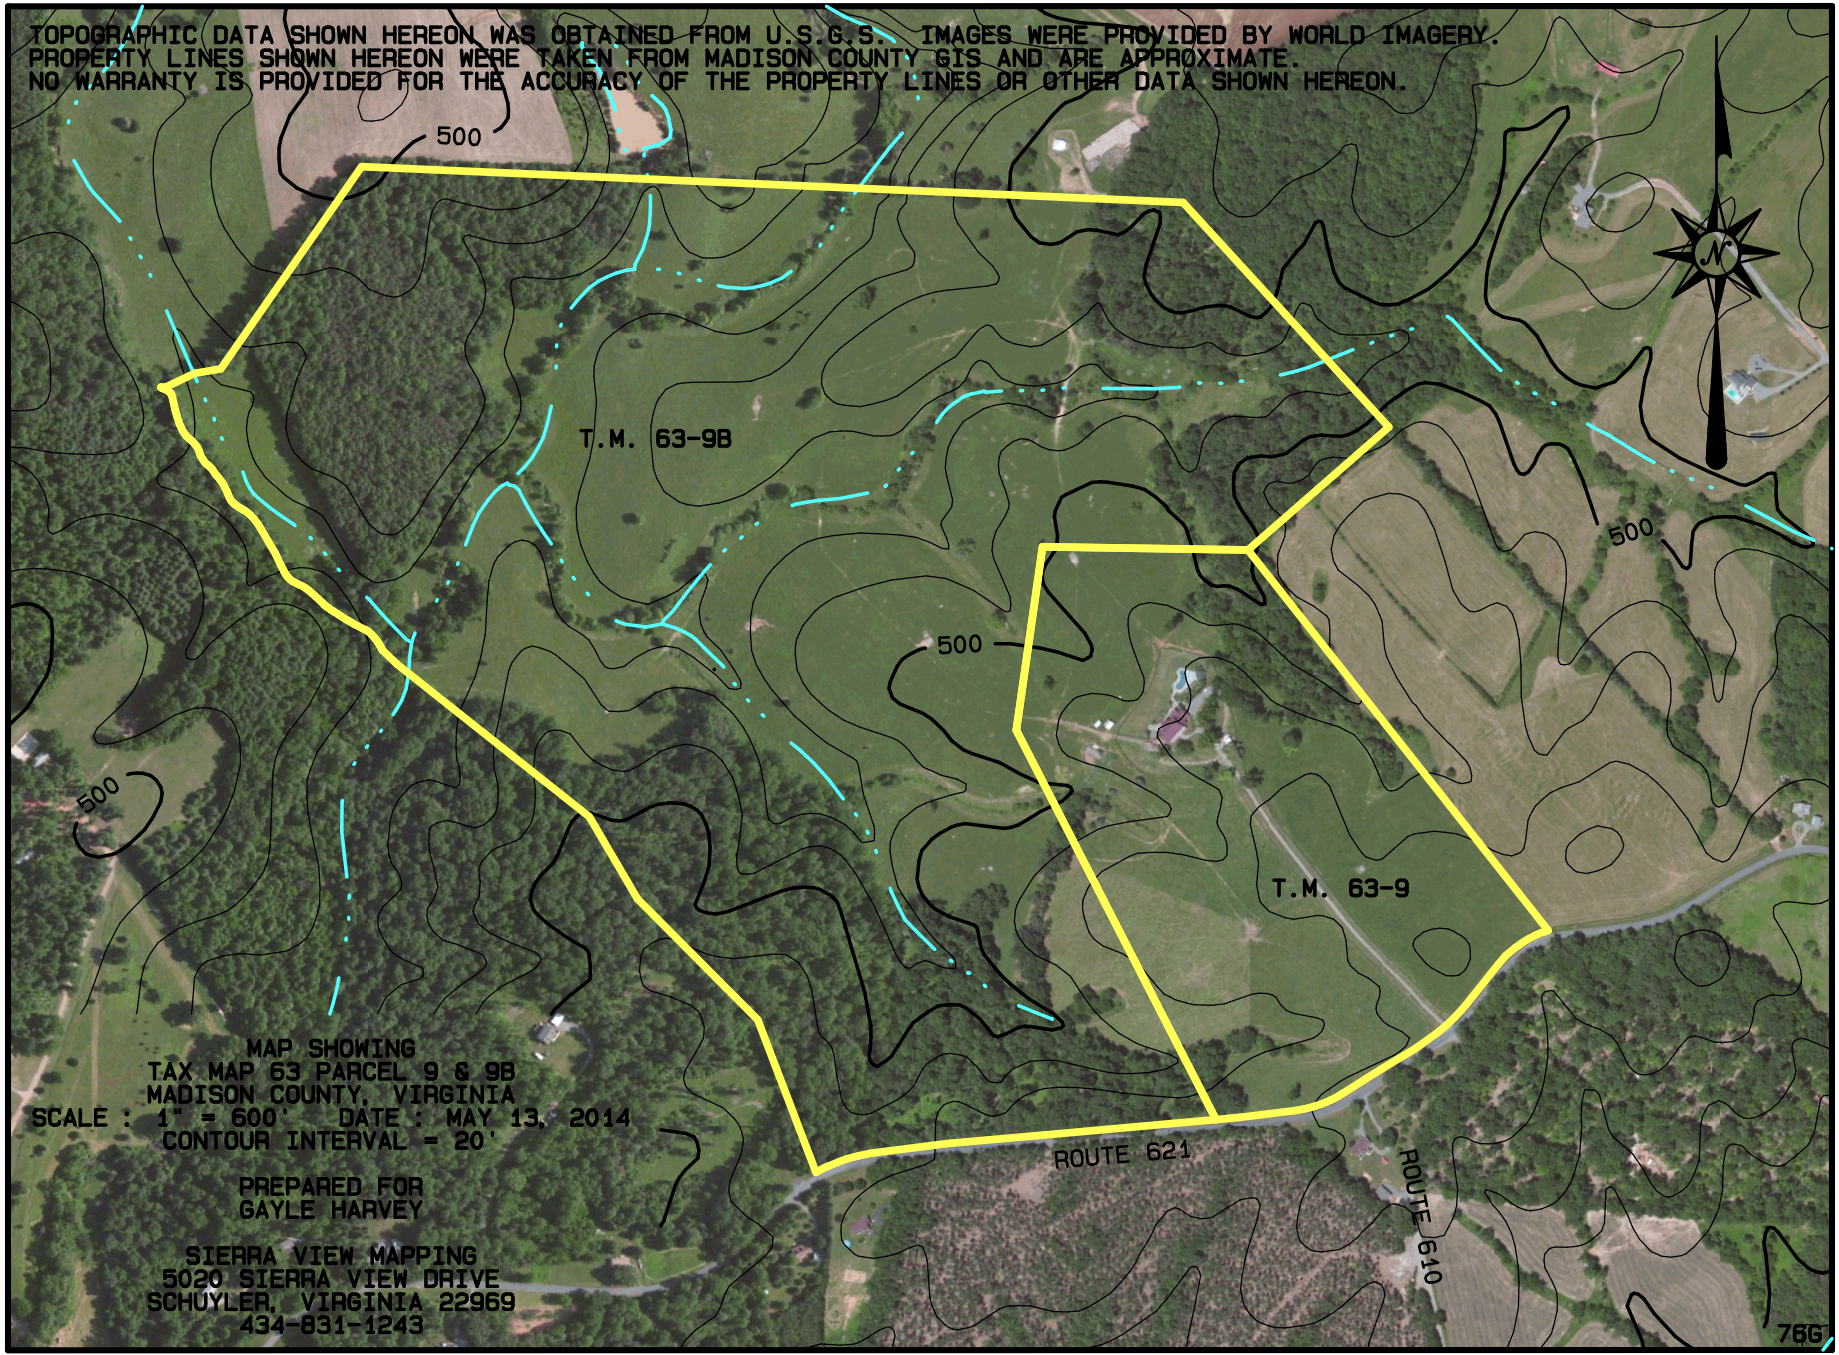

TOPOGRAPHIC DATA SHOWN HEREON WAS OBTAINED FROM U.S.G.S. IMAGES WERE PROVIDED BY WORLD IMAGERY.  
PROPERTY LINES SHOWN HEREON WERE TAKEN FROM MADISON COUNTY GIS AND ARE APPROXIMATE.  
NO WARRANTY IS PROVIDED FOR THE ACCURACY OF THE PROPERTY LINES OR OTHER DATA SHOWN HEREON.

MAP SHOWING  
TAX MAP 63 PARCEL 9 & 9B  
MADISON COUNTY, VIRGINIA

SCALE : 1" = 600' DATE : MAY 13, 2014  
CONTOUR INTERVAL = 20'

PREPARED FOR  
GAYLE HARVEY

SIERRA VIEW MAPPING  
5020 SIERRA VIEW DRIVE  
SCHUYLER, VIRGINIA 22969  
434-831-1243